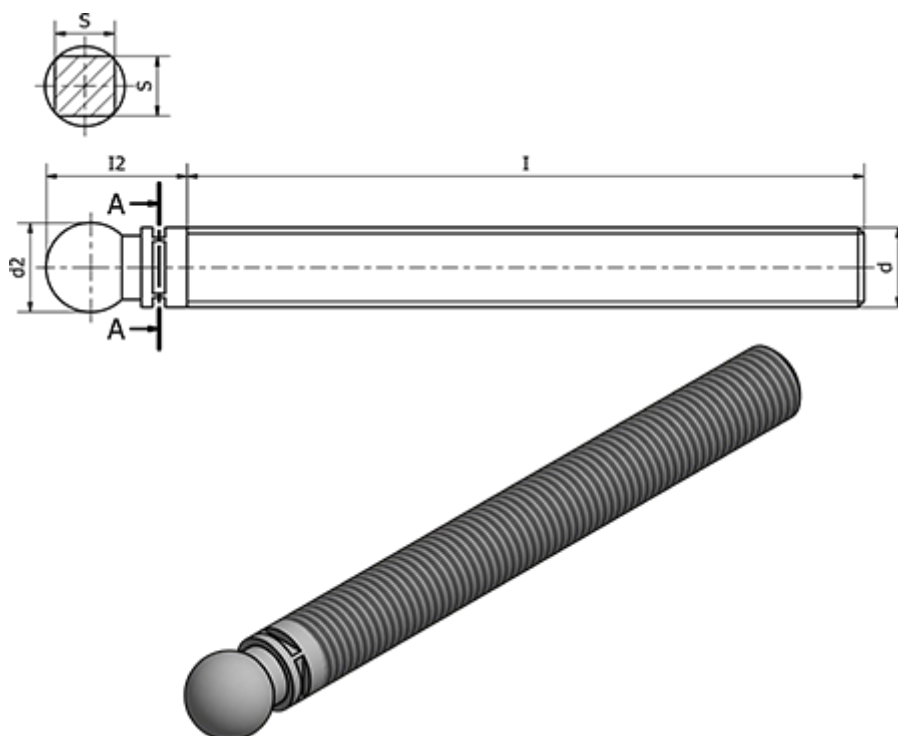

Article number: 2310322984

Description: E+G Stems Rustfast AISI 304
SMQ-14-SST-M20x150

Measures

Code	= 322984
d	= M20
d2	= 13.9
l	= 150
l2	= 24.7
S	= 15
Type	= SMQ-14-SST-M20x150
Weight in (g)	= 360